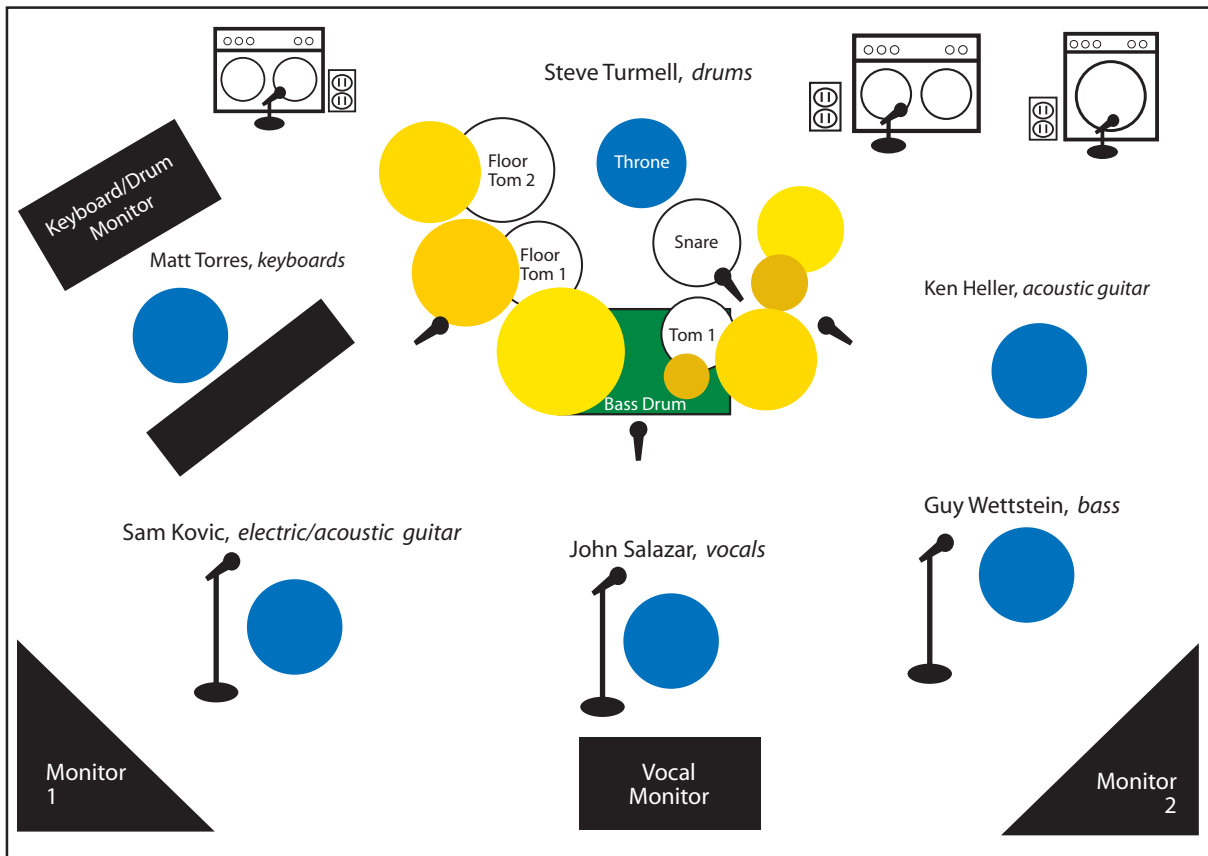

## QUOTING NAPOLEON 6 Stage Plot

### Inputs list:

- Vocals (3):** three vocal mics (one lead, two backup)
- Drums (7):** kick, snare and two overhead mics (& 3 toms if possible)
- Bass(1):** one DI
- Acoustic Guitar (1):** one DI or mic'd cab
- Electric Guitar (1):** mic'd cab
- Keyboards (1):** stereo DI